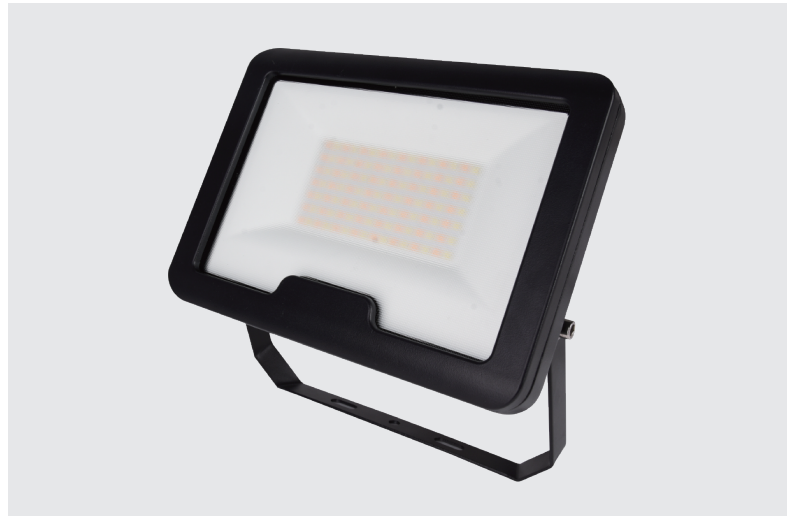

100W LG155 Tri-colour

FEATURES

- Die-cast Aluminium body , Frosted lens
- Tri-colour, 3000k/4000k/6500k tunable
- Bridgelux LED
- High lumen efficacy with 100lm/W
- Perfect internal structure for stable performance
- IP65 Weatherproof
- Robust body with IK08 rated
- Three-year-warranty
- 1.2M flex&plug fitted

3000K

4000K

6500K

Model	LG155
Voltage	AC220-240V 50/60Hz
LED	SMD2835*192pcs
Lifespan	>30000Hrs
Dimension	300*51.4*200mm
Warranty	3 years
Carton	6pcs/CTN
Carton Size	L39.8*W32.4*H26.1CM
Weight	N.W:14.2KG G.W:15.5KG

SPECIFICATION

Model	Power	Fitting Color	CRI	IP	CCT	FLUX	Dimmable
LG155	100W	Black	>80	65	3000K/5000K/6500K	10000lm	No