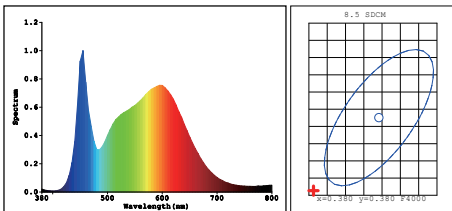

100W LG155 Tri-colour

FEATURES

- Die-cast Aluminium body , Frosted lens
- Tri-colour, 3000k/4000k/6500k tunable
- Bridgelux LED
- High lumen efficacy with 100lm/W
- Perfect internal structure for stable performance
- IP65 Weatherproof
- Robust body with IK08 rated
- Three-year-warranty
- 1.2M flex&plug fitted

3000K

4000K

6500K

Model	LG155
Voltage	AC220-240V 50/60Hz
LED	SMD2835*192pcs
Lifespan	>30000Hrs
Dimension	300*51.4*200mm
Warranty	3 years
Carton	6pcs/CTN
Carton Size	L39.8*W32.4*H26.1CM
Weight	N.W:14.2KG G.W:15.5KG

SPECIFICATION

Model	Power	Fitting Color	CRI	IP	CCT	FLUX	Dimmable
LG155	100W	Black	>80	65	3000K/5000K/6500K	10000lm	No