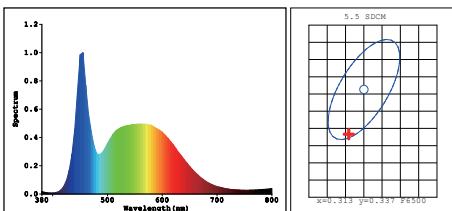

100W LG155 Tri-colour

FEATURES

- Die-cast Aluminium body , Frosted lens
- Tri-colour, 3000k/4000k/6500k tunable
- Bridgelux LED
- High lumen efficacy with 100lm/W
- Perfect internal structure for stable performance
- IP65 Weatherproof
- Robust body with IK08 rated
- Three-year-warranty
- 1.2M flex&plug fitted

3000K

4000K

6500K

Model	LG155
Voltage	AC220-240V 50/60Hz
LED	SMD2835*192pcs
Lifespan	>30000Hrs
Dimension	300*51.4*200mm
Warranty	3 years
Carton	6pcs/CTN
Carton Size	L39.8*W32.4*H26.1CM
Weight	N.W:14.2KG G.W:15.5KG

SPECIFICATION

Model	Power	Fitting Color	CRI	IP	CCT	FLUX	Dimmable
LG155	100W	Black	>80	65	3000K/5000K/6500K	10000lm	No