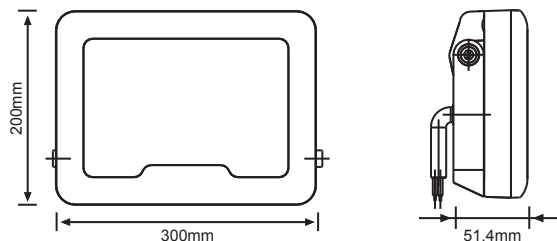

3000K

4000K

6500K

Model	LG155
Voltage	AC220-240V 50/60Hz
LED	SMD2835*192pcs
Lifespan	>30000Hrs
Dimension	300*51.4*200mm
Warranty	3 years
Carton	6pcs/CTN
Carton Size	L39.8*W32.4*H26.1CM
Weight	N.W:14.2KG G.W:15.5KG

SPECIFICATION

Model	Power	Fitting Color	CRI	IP	CCT	FLUX	Dimmable
LG155	100W	Black	>80	65	3000K/5000K/6500K	10000lm	No