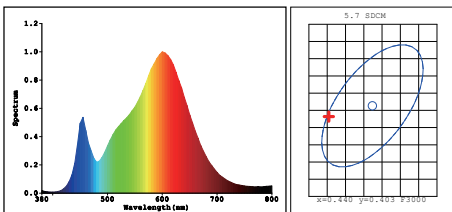

100W LG155 Tri-colour

FEATURES

- Die-cast Aluminium body , Frosted lens
- Tri-colour, 3000k/4000k/6500k tunable
- Bridgelux LED
- High lumen efficacy with 100lm/W
- Perfect internal structure for stable performance
- IP65 Weatherproof
- Robust body with IK08 rated
- Three-year-warranty
- 1.2M flex&plug fitted

3000K

4000K

6500K

Model	LG155
Voltage	AC220-240V 50/60Hz
LED	SMD2835*192pcs
Lifespan	>30000Hrs
Dimension	300*51.4*200mm
Warranty	3 years
Carton	6pcs/CTN
Carton Size	L39.8*W32.4*H26.1CM
Weight	N.W:14.2KG G.W:15.5KG

SPECIFICATION

Model	Power	Fitting Color	CRI	IP	CCT	FLUX	Dimmable
LG155	100W	Black	>80	65	3000K/5000K/6500K	10000lm	No