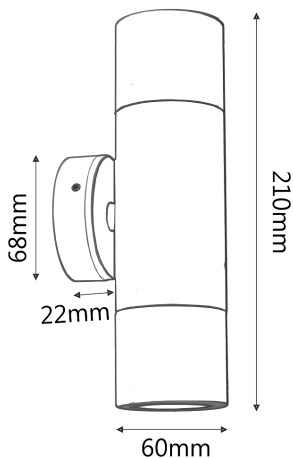

Up&down Pillar Wall Spot Light

- Aluminium body
- Tempered glass diffuser
- 240V AC 50HZ
- 2*GU10 35W MAX
- IP65

Model	3A-2122 BLK/TTM/SIL/WH
Material	Aluminium body
Finish Color	Black/Titanium/Silver/White
Input Voltage	AC 220-240V,50Hz
Lamp Holder	2*GU10,35W MAX
Size	210*60*85mm
Carton Size	10pcs/CTN
IP Grade	IP 65