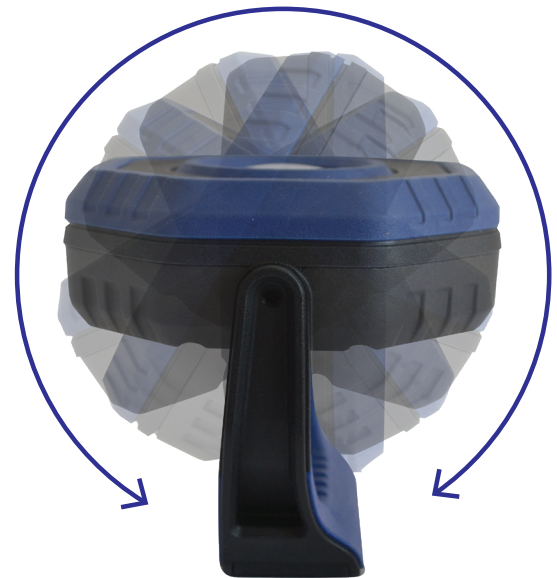

# Floodlight LED

1400 lumens, 360 Degree Rotatable, Rechargeable, IP65 IK07

**APPLICATIONS:**

Handy, powerful bright flashlight ideal for many areas. Magnet on handle allows for hands free use when needed. Easy grip handle.

**CHARACTERISTICS:**

- Adjustable brightness 1400 / 700 / 350 lumens
- Magnet on base
- 360 degree rotatable head
- Type C USB charging
- Durable aluminium housing
- LED Indicator for battery and charging status
- IP65 Dust proof and water resistant

Magnet on handle

Covered USB port

360 degree step rotation

Specifications		Low	Medium	High	Charging	Protection
Description		Lumens/Run time	Lumens/Run time	Lumens/Run time	Time	Ratings
<b>PLFLD1400</b> LED Floodlight		350 lm/8 hours	700 lm/4 hours	1400 lm/2.5 hours	4 hours	IP65 / IK07
High Quality 3.7V 5200mAh Li-ion battery						