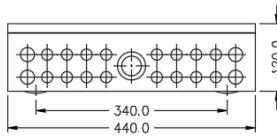

### Properties

Properties	
Manufacturer	Eureka
Product Range	Eureka IP40 MCB Enclosures
IP rating	IP40
Mounting Type	Surface Mount
Enclosure Depth	120 mm
Parts Included	IP40 Enclosure DIN Rail Escutcheon

### Dimensions for Eureka Metal Load Centres

FRONT ELEVATION

FRONT ELEVATION  
FRONT DOOR NOT SHOWN

FRONT ELEVATION  
FRONT DOOR REMOVED

SIDE VIEW

TOP/BOTTOM VIEW  
CM116, CM232, CM348

TOP/BOTTOM VIEW  
CM464, CM580, CM696