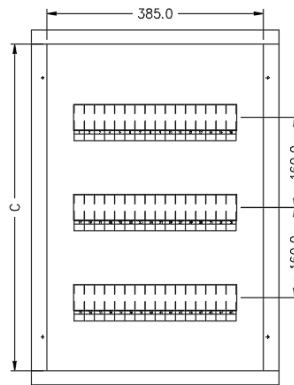

### Properties

Properties	
Manufacturer	Eureka
Product Range	Eureka IP40 MCB Enclosures
IP rating	IP40
Mounting Type	Surface Mount
Enclosure Depth	120 mm
Parts Included	IP40 Enclosure DIN Rail Escutcheon

### Dimensions for Eureka Metal Load Centres

FRONT ELEVATION

FRONT ELEVATION  
FRONT DOOR NOT SHOWN

FRONT ELEVATION  
FRONT DOOR REMOVED

SIDE VIEW

TOP/BOTTOM VIEW  
CM116, CM232, CM348

TOP/BOTTOM VIEW  
CM464, CM580, CM696