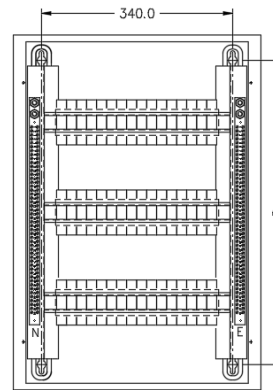

### Properties

Properties	
Manufacturer	Eureka
Product Range	Eureka IP40 MCB Enclosures
IP rating	IP40
Mounting Type	Surface Mount
Enclosure Depth	120 mm
Parts Included	IP40 Enclosure DIN Rail Escutcheon

### Dimensions for Eureka Metal Load Centres

FRONT ELEVATION

FRONT ELEVATION  
FRONT DOOR NOT SHOWN

FRONT ELEVATION  
FRONT DOOR REMOVED

SIDE VIEW

TOP/BOTTOM VIEW  
CM116, CM232, CM348

TOP/BOTTOM VIEW  
CM464, CM580, CM696

Part No.	A	B	C	D
CM116	320	268	270	230
CM232	470	418	420	380
CM348	630	578	580	540
CM464	790	738	740	700
CM580	950	898	900	860
CM696	1110	1058	1060	1020