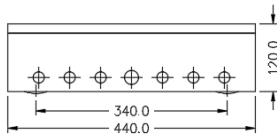

### Properties

Properties	
Manufacturer	Eureka
Product Range	Eureka IP40 MCB Enclosures
IP rating	IP40
Mounting Type	Surface Mount
Enclosure Depth	120 mm
Parts Included	IP40 Enclosure DIN Rail Escutcheon

### Dimensions for Eureka Metal Load Centres

FRONT ELEVATION

FRONT ELEVATION  
FRONT DOOR NOT SHOWN

FRONT ELEVATION  
FRONT DOOR REMOVED

SIDE VIEW

TOP/BOTTOM VIEW  
CM116, CM232, CM348

TOP/BOTTOM VIEW  
CM464, CM580, CM696