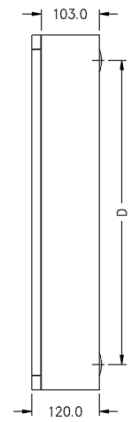

### Properties

Properties	
Manufacturer	Eureka
Product Range	Eureka IP40 MCB Enclosures
IP rating	IP40
Mounting Type	Surface Mount
Enclosure Depth	120 mm
Parts Included	IP40 Enclosure DIN Rail Escutcheon

### Dimensions for Eureka Metal Load Centres

FRONT ELEVATION

FRONT ELEVATION  
FRONT DOOR NOT SHOWN

FRONT ELEVATION  
FRONT DOOR REMOVED

SIDE VIEW

TOP/BOTTOM VIEW  
CM116, CM232, CM348

TOP/BOTTOM VIEW  
CM464, CM580, CM696

Part No.	A	B	C	D
CM116	320	268	270	230
CM232	470	418	420	380
CM348	630	578	580	540
CM464	790	738	740	700
CM580	950	898	900	860
CM696	1110	1058	1060	1020