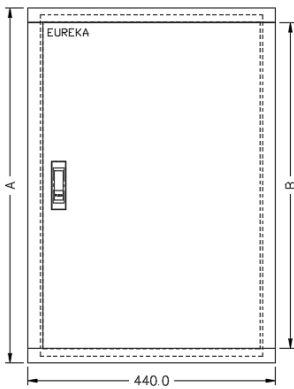

Dimensions for Eureka Metal Load Centres

FRONT ELEVATION