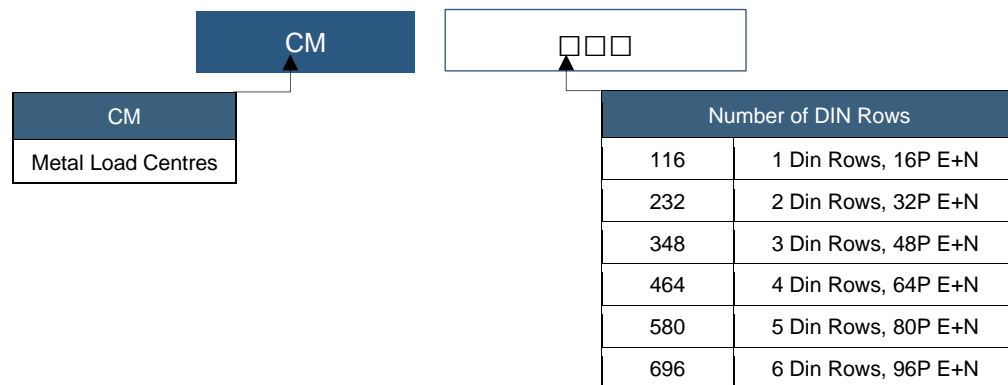

### Eureka IP40 Metal Load Centres

- AS/NZS 61439.1
- Enclosure Material: Mild Steel
- IP40 Rated Load Centres
- Wide range of Enclosure Lengths, Heights
- Rigid Construction
- Complete with DIN rail, mounting brackets, Earth bars and Neutral bars.