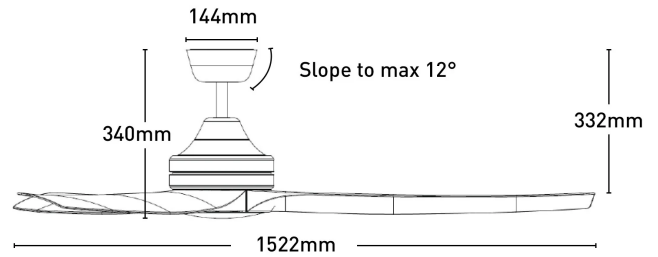

Lora 152cm DC Ceiling Fan with Remote

FC1130153BK

- 152cm ceiling fan
- Reversible airflow for summer and winter use
- Tropically rated
- Metal body with corrosion resistant ABS blades
- Suitable for indoor or enclosed outdoor installation
- 6-speed remote controller included
- Available with or without colour-changing LED light
- 1H/4H/8H fan off timer, no light off timer
- Easy installation with quick connect wiring

Blade Material	ABS
Blade Sweep	152cm
Colour Options	White/Black
Controller	Remote Control
Material	Metal
Max Airflow	16,360m ³ /h
Model	FC1130153
Recommended Spaces	Living Room, Dining Room, Kitchen, Bedroom, Study, Alfresco, Coastal Areas
Reverse Airflow	True
Speed Settings	6
Warranty	3 year in-home warranty / 6 year motor warranty
Wattage	35W
Weight	7.2 kg
With Remote	1

Dimensions

Colours

Model No. : FC1130153WH
Assembly : White
Blades : White

Model No. : FC1130153BK
Assembly : Black
Blades : Black