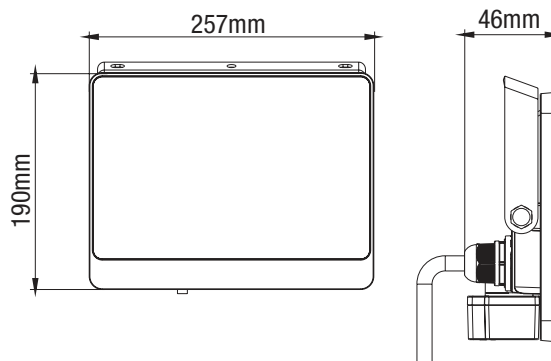

DIY FITTED
WITH 600MM
FLEX AND
PLUG

Tricolour
LED

Weather
Resistant Rating

Brightness

120°
Beam
Angle

CRI

LED Lamp
Life

Tilt Up/Down
Rotation

DIY
Installation

- DIY installation, no electrician required
- Modern black design
- Made from aluminium and tempered glass
- 50W Tricolour LED light

INCLUDES

600mm flex and plug

DIMENSIONS

50W DIY TRICOLOUR LED SECURITY FLOOD LIGHT

SPECIFICATIONS

| | |
|------------------------------------|---|
| Model name | Guard |
| Model number | MLXG34550M |
| Power (wattage) | 50W |
| Voltage | 220v – 240v |
| Frequency | 50/60Hz |
| Switchable Tricolour Lumens | 3000k- 3500lm 4000k- 4000lm 5000k- 4000lm |
| Colour temperature | 3000k / 4000k / 5000k |
| LED light beam angle | 120° |
| Product size (mm) | W257 x H190 x D46 |
| Material | Aluminium and tempered glass |
| CRI | >80 |
| Approximate lamp life | 25,000hrs |
| Weather resistance rating | IP65 |

SHIPPING

| | |
|-----------------------|-------------------------|
| Packaging size | L263mm x H205mm x D68mm |
| Gross weight | 1.6kg |
| Carton qty | 4 |

AVAILABLE IN BLACK

Black

| Model | Colour | Barcode |
|------------|--------|--|
| MLXG34550M | Black |  9312375506423 |