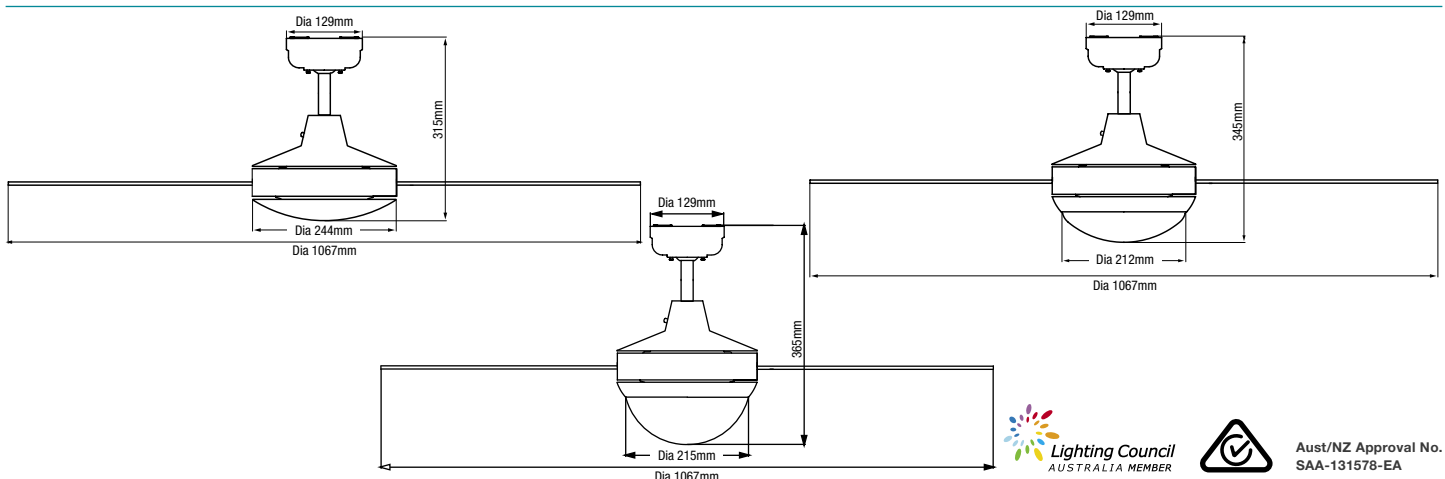

Hangsure
Canopy

Indoor
Use Only

Airflow Capacity
9,600m³/hr

Light Output
(Model DLS1043W)

3000K
4000K
5000K

Tricolour

35,000
HOURS

LED Lifetime

3 Step Switch
Dimming

DIMENSIONS

Aust/NZ Approval No.
SAA-131578-EA

1067MM (42") 4 BLADE CEILING FAN SERIES WITH 3 SPEED WALL CONTROLLER

FEATURES

- Powerful & efficient 60W motor
- Anti-rust die cast aluminium body
- 3 speed wall control with light switch
- Ultra-quiet operation
- Fully reversible for summer and winter
- Fan models available in no light, 2 x E27 lamp holder and 24W Tricolour options
- Sealed solid plywood balanced blades
- 1067mm (42") diameter blades
- Hangsure canopy with up to 15° degree angle ceiling rake fitting adjustment
- 12.5° blade pitch for greater air movement
- Compatible with Martec MPREMS, MPLCDS or MPAPP remote controls
- Extension down-rods including wiring looms, available in 900mm and 1800mm - sold separately
- 6 year warranty (3 year in-home + additional 3 years on the motor only)

SPECIFICATIONS

Model name	Lifestyle
Model numbers	DLS104W white no light DLS1044W white with light (2x E27 lamp holders) DLS1043W white with 24W LED tricolour light
Power (wattage)	60W
Motor	AC
Voltage	220-240V/50Hz
Blade/fan material	Plywood / die cast aluminium
Lens cover material	Glass
Control	3 Speed wall controller
Installation location	Indoor
Fan diameter	1067mm (42")
Height of fan	315mm (no light model) 345mm (LED Model) 367mm (E-27 Model)
Number of blades	4
Blade degree pitch	12.5°
Summer winter mode	Yes
Hangsure canopy	Up to 15° ceiling rake maximum
Air movement m³/hr	8,100 m ³ /hr
Light type*	LED
Light wattage	24W*
Tricolour	3000K / 4000K / 5000K
Lumens	≥2000lm
CRI	≥80
Beam angle	160°
Dimmable function	3 stage step dimming
Rated LED lamp life	35,000hrs

(*LED Model DLS1043W)

SHIPPING

Packaging size	L485mm x H285mm x W290mm
Gross weight	8kg
Cubics per Carton	0.040CBM
Carton Qty	1 Piece

AVAILABLE COLOURS

Model	Colour	Barcode
DLS1043W	White	9 312375 904670
DLS1044W	White	9 312375 903758