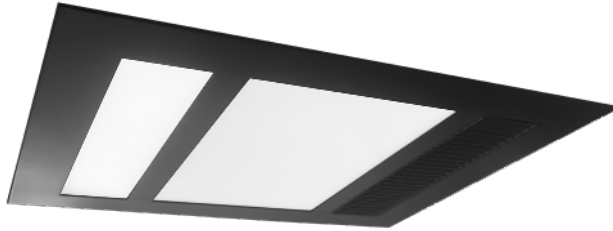

60W 3-IN-1 BATHROOM HEATER

Model Numbers

MBHPM1000M
MBHPM1000W

Features

- 2 year in-home warranty
- Sleek and low profile designed to suit any small to medium bathroom application
- 3-in-1 bathroom heater features tricolour LED panel with heat tube
- Polypropylene (PP) housing, aluminium fascia with frosted white Schott glass
- Built in thermal overload protection
- Back draft stopper included
- Cut-out template included
- Compatible with Martec bathroom remote MBHREM (not included)