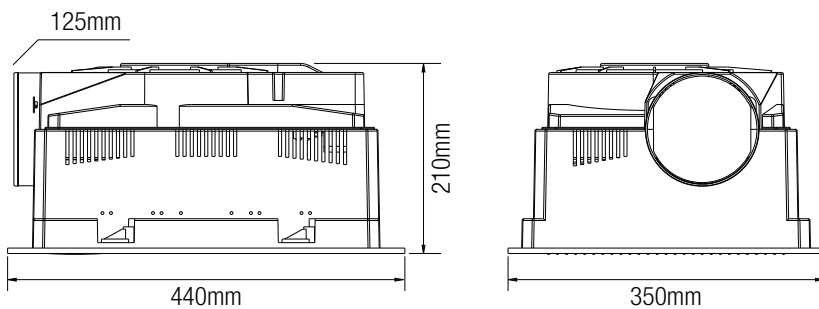

60W 3-IN-1 BATHROOM HEATER

Model Numbers

MBHPM1000M
MBHPM1000W

Features

- 2 year in-home warranty
- Sleek and low profile designed to suit any small to medium bathroom application
- 3-in-1 bathroom heater features tricolour LED panel with heat tube
- Polypropylene (PP) housing, aluminium fascia with frosted white Schott glass
- Built in thermal overload protection
- Back draft stopper included
- Cut-out template included
- Compatible with Martec bathroom remote MBHREM (not included)

DIMENSIONS

Aust/NZ Approval No.

SHIPPING

| Model Numbers | Carton Size | | | Carton Quantity | Carton Gross Weight (Kg) |
|---------------|-------------|--------|--------|-----------------|--------------------------|
| | H (mm) | W (mm) | L (mm) | | |
| MBHPM1000M | 250 | 400 | 550 | 2 | 9kg |
| MBHPM1000W | 250 | 400 | 550 | 2 | 9kg |

SPECIFICATIONS

| | |
|--|--|
| Model Name | Phoenix Mini |
| Model Numbers | MBHPM1000M Matt Black MBHPM1000W White |
| Air Extraction m³/hr | 420m ³ /hr |
| Exhaust Fan Wattage | 60W |
| Voltage / Frequency | 220-240Va.c. 50-60Hz |
| Materials / Housing | Polypropylene (PP) housing |
| Cutout Size | 390 x 325mm |
| Decibel Rating | ≤40dB |
| Heating Wattage / Type | 1x 1000W R7s heat tube 238mm |
| Lighting Wattage / Type | 10W LED |
| Colour Temperature | 3000K / 4000K / 5000K |
| Lumens Output | 800lm |
| Minimum Ceiling Depth | 220mm |
| Ducting Size | 125mm |
| Accessories Included | 1x 1.5m duct 2x clips for ducting 1x external grille 1x 3 gang switch wall controller |