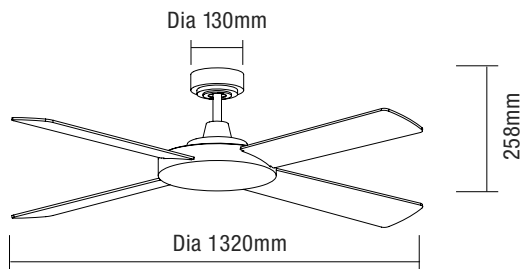

65W 1320MM (52") AC CEILING FAN 4 BLADES WITH WALL CONTROLLER

Model Number

MRF134W
MRF134M

Features

- Powerful and efficient 65W AC motor
- Slimline designed ideal for indoor and outdoor covered application
- Aluminium body and canopy with 4 plywood blades
- Blade pitch 12.5°
- Hangsure canopy up to 15° maximum
- Fully reversible for summer and winter mode
- Compatible with Martec[®] ceiling fan remote control MPREMS, MPLCDS and MWFBT (sold separately)

DIMENSIONS

65W 1320MM (52") AC CEILING FAN 4 BLADES WITH WALL CONTROLLER

PACKAGING

SPECIFICATIONS

Model Name	Razor
Model Number	MRF134W - White Satin MRF134M - Matt Black
Air Movement m³/hr	9,500m ³ /hr
Motor	AC
Power Wattage	65W
Voltage / Frequency	220-240 60Hz
Materials / Blade	Plywood
Number of Blades	4
Blade Pitch	12.5°
Hangsure Canopy	Maximum 15°
Control	Supplied with 3 speed wall controller

SHIPPING

Model Numbers	Carton Size			Carton Quantity	Carton Gross Weight (Kg)
	H (mm)	W (mm)	L (mm)		
MRF134W	339	316	576	1	7
MRF134M	339	316	576	1	7

AVAILABLE COLOURS

Model	Colour	Barcode
MRF134W	White Satin	9 312375 903710
MRF134M	Matt Black	9 312375 903789