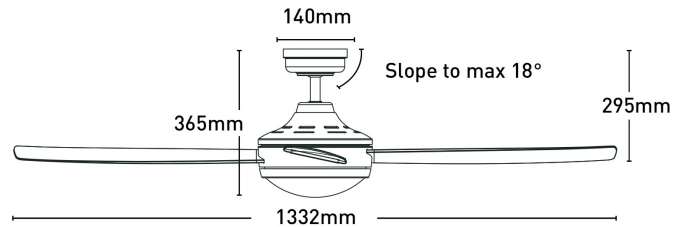

Airimate 133cm AC Ceiling Fan with LED Light

FC777134BK

- Reversible airflow for summer and winter use
- Tropically rated
- Corrosion and moulded ABS body and blades
- Suitable for indoor and enclosed outdoor installation
- 3-speed Wall Controller with light switch included
- Available with or without dimmable tri-colour LED light
- Dimmer sold separately
- Remote controller adaptable (sold separately)
- Easy installation with quick connect wiring

Blade Material	ABS
Blade Sweep	133cm
Colour Options	White/Black
Controller	Wall control, Remote control (sold separately)
Fan Light	20W dimmable* integrated LED *dimmer sold separately
Light Colour	3000K/4000K/5000K
Light Output	1000lm
Material	ABS
Max Airflow	9,700m ³ /h
Model	FC770134
Recommended Spaces	Living Room, Dining Room, Kitchen, Bedroom, Study, Alfresco, Coastal Areas
Reverse Airflow	True
Speed Settings	3
Warranty	3 year in-home warranty / 6 year motor warranty
Wattage	60W
Weight	6.9 kg

Dimensions

Colours

Model No. : FC777134WH
Assembly : White
Blades : White

Model No. : FC777134BK
Assembly : Black
Blades : Black