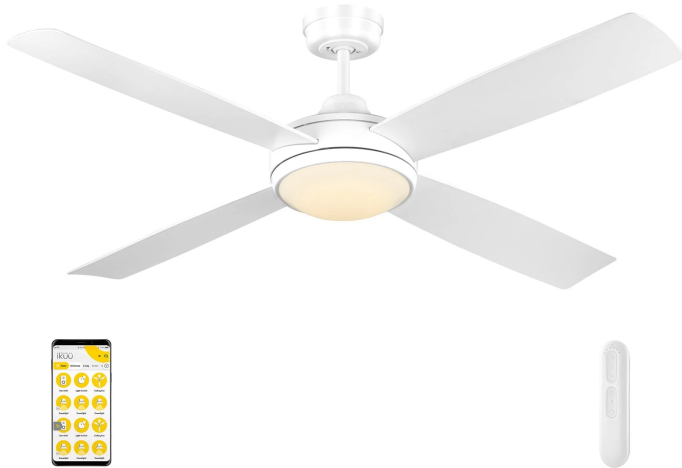

Anova 132cm DC Ikuü Smart Wi-Fi Ceiling Fan with LED Light and Remote

FC1148WHWIFI

- 132cm ceiling fan
- Reversible airflow for summer and winter use
- Tropically rated
- Corrosion moulded blades
- 6-speed remote controller with 1H/4H/8H fan and light off timer included
- Easy installation with quick connect wiring

Blade Sweep	132cm
Colour Options	White/Black
Colour Temperature	3000K to 6500K
Controller	Remote Control
Fan Light	20W dimmable integrated LED 4-step colour change or smooth transitional colour
Light Colour	2700K/6000K
Light Output	1200lm/1200lm
Lumens	1200lm
Max Airflow	10,552m ³ /h
Model	FC1148
Recommended Spaces	Living Room, Dining Room, Kitchen, Bedroom, Study
Reverse Airflow	True
Speed Settings	6
Warranty	3 year in-home warranty / 6 year motor warranty
Wattage	35W
Weight	6 kg
With Remote	1

Model No. : FC1148BKWIFI
Assembly : Black
Blades : Black