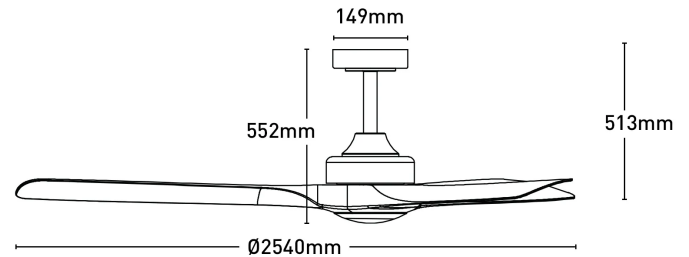

Century 254cm DC Ceiling Fan Kit with Remote

FC100253BKKIT

- 2540mm (100") ceiling fan
- 3-year in home warranty*
- 6-year motor warranty
- High performance energy efficient 35W DC motor
- ABS non-rusting blades
- 6-speed remote and wall controller- Fan ON/OFF, Easy control Summer / Winter reversing setting.

Blade Material	ABS
Colour	Black, White, Dark Timber
Max Airflow	Max 30,589 m3/hr
Motor Wattage	35W DC
Speed Settings	6
Volt	220-240V~
Weight	12.55 kg

Dimensions

Colours

Model No. : FC100253WHKIT
Assembly : White
Blades : White