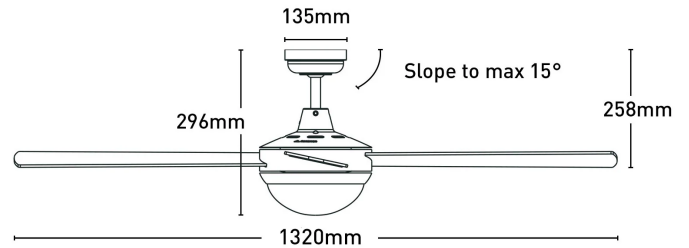

## Caprice 132cm AC Ceiling Fan

FC250134WH

- 132cm ceiling fans
- Reversible airflow for summer and winter use
- Tropically rated
- Cast aluminium body with plywood blades
- Suitable for indoor installation
- 3-speed Wall Controller included
- Available with or without fitted light (CFL or LED)
- Remote controller adaptable (sold separately)

<b>Blade Material</b>	Plywood
<b>Blade Sweep</b>	132cm
<b>Colour Options</b>	White/Black/Brushed Silver
<b>Controller</b>	Wall control, Remote control (sold separately)
<b>Max Airflow</b>	8000m <sup>3</sup> /h
<b>Model</b>	FC250134 (without light)
<b>Recommended Spaces</b>	Living Room, Dining Room, Kitchen, Bedroom, Study
<b>Reverse Airflow</b>	True
<b>Speed Settings</b>	3
<b>Warranty</b>	3 year in-home warranty / 6 year motor warranty
<b>Wattage</b>	60W
<b>Weight</b>	6.2 kg

### Dimensions

### Colours

**Model No.** : FC250134WH  
**Assembly** : White  
**Blades** : White

**Model No.** : FC250134BS  
**Assembly** : Brushed Steel  
**Blades** : Silver

**Model No.** : FC250134BK  
**Assembly** : Black  
**Blades** : Black