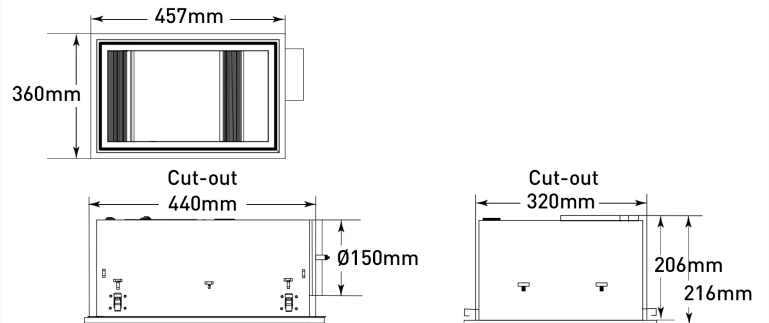

Domini 3-in-1 Bathroom Heater with Exhaust Fan and CCT LED Light

BH161ESWBK

- Metal housing ideal for bathroom
- Wall controller with 3 switches included for separate heat, light, and fan control
- Triple overheating protections by a thermostat, thermal cutout, and fuse
- Extra safety protection by contact switch activated heat lamp
- Flexible duct and side entry draft stopper

Air Extraction	460m ³ /hr
Colour Temperature	3000K/4000K/5000K
Cut Out Size	440 x 320mm
Duct Outlet	Ø150mm
Fascia Size	457 x 360mm
Globe Included	Yes
Globe Type	LED
Heater	R7s, 1 x 800W
Ip Rating	IP22
Lamp Type	LED
Light	1 x 13W CCT LED
Lumens	900/950/900lm
Motor Wattage	60W
Warranty	3 years warranty in-home warranty, 2 years warranty for heat lamp

Dimensions

Colours

Model No. : BH161ESWBK
Colour : Black

Model No. : BH161ESWSL
Colour : Silver

Model No. : BH161ESWWH
Colour : White