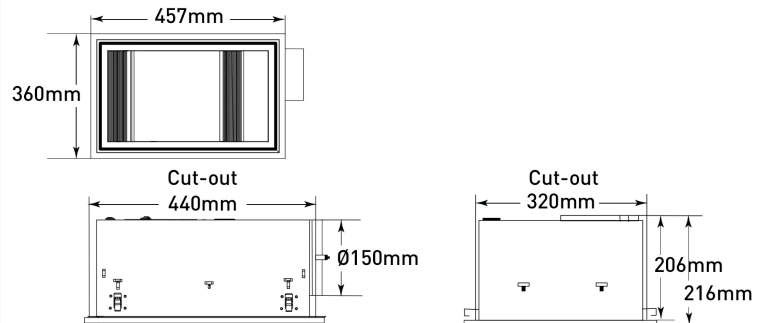

<b>Air Extraction</b>	460m <sup>3</sup> /hr
<b>Colour Temperature</b>	3000K/4000K/5000K
<b>Cut Out Size</b>	440 x 320mm
<b>Duct Outlet</b>	Ø150mm
<b>Fascia Size</b>	457 x 360mm
<b>Globe Included</b>	Yes
<b>Globe Type</b>	LED
<b>Heater</b>	R7s, 1 x 800W
<b>Ip Rating</b>	IP22
<b>Lamp Type</b>	LED
<b>Light</b>	1 x 13W CCT LED
<b>Lumens</b>	900/950/900lm
<b>Motor Wattage</b>	60W
<b>Warranty</b>	3 years warranty in-home warranty, 2 years warranty for heat lamp

### Dimensions