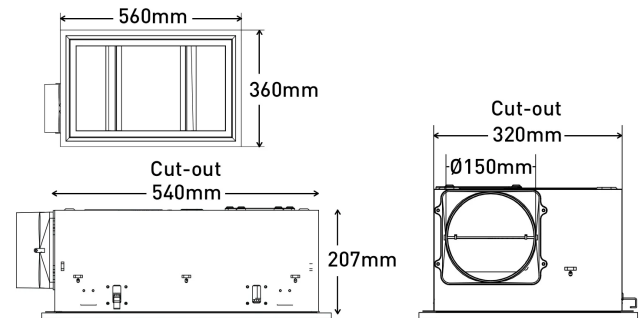

Domino 3-in-1 Bathroom Heater with Exhaust Fan and CCT LED Light

BH152ESWBK

- Metal housing ideal for bathroom
- Wall controller with 3 switches included for separate heat, light, and fan control
- Flexible duct and side entry draft stopper
- Ball bearing motor
- High air extraction

Air Extraction	500m3/hr
Colour Temperature	3000K/4000K/5000K
Cut Out Size	540 x 320mm
Duct Outlet	Ø150mm
Fascia Size	560 x 360mm
Globe Included	Yes
Globe Type	LED
Heater	R7s, 1 x 800W
Lamp Type	LED
Light	2 x 11W CCT LED panel
Lumens	1000/1200/1100lm
Model	BH152ESW
Motor Wattage	60W
Warranty	2-year warranty on heat lamp, 3-year in-home warranty

Dimensions

Colours

Model No. : BH152ESWWH
Colour : White

Model No. : BH152ESWBK
Colour : Black