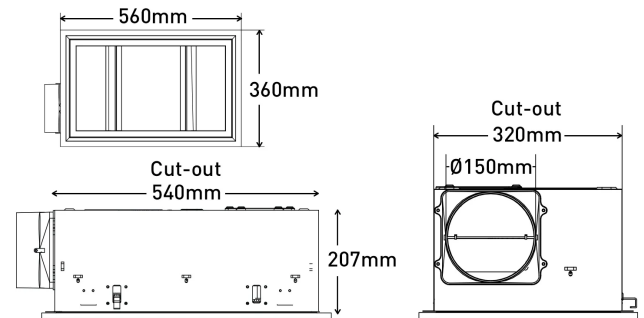

## Domino 3-in-1 Bathroom Heater with Exhaust Fan and CCT LED Light

BH152ESWWH

- Metal housing ideal for bathroom
- Wall controller with 3 switches included for separate heat, light, and fan control
- Flexible duct and side entry draft stopper
- Ball bearing motor
- High air extraction

<b>Air Extraction</b>	500m <sup>3</sup> /hr
<b>Colour Temperature</b>	3000K/4000K/5000K
<b>Cut Out Size</b>	540 x 320mm
<b>Duct Outlet</b>	Ø150mm
<b>Fascia Size</b>	560 x 360mm
<b>Globe Included</b>	Yes
<b>Globe Type</b>	LED
<b>Heater</b>	R7s, 1 x 800W
<b>Lamp Type</b>	LED
<b>Light</b>	2 x 11W CCT LED panel
<b>Lumens</b>	1000/1200/1100lm
<b>Model</b>	BH152ESW
<b>Motor Wattage</b>	60W
<b>Warranty</b>	2-year warranty on heat lamp, 3-year in-home warranty

### Dimensions