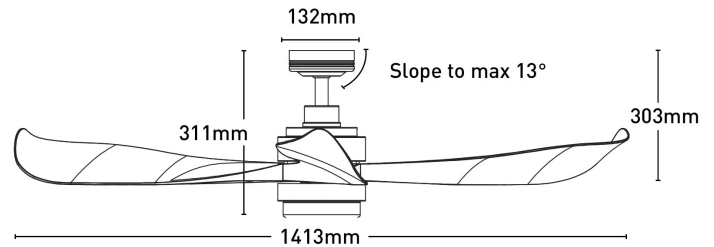

Eagle II 141cm DC Ceiling Fan with Remote

FC360143BB

- 141cm ceiling fans
- Uniquely shaped design for stronger airflow
- Reversible airflow for summer and winter use
- Tropically rated
- Metal body with corrosion and moulded blades
- Suitable for indoor installation
- 6-speed remote controller included
- Available with or without dimmable LED light

Blade Sweep	141cm
Colour Options	Oil Rubbed Bronze/Black/White
Controller	Remote Control
Max Airflow	9,888m ³ /h
Model	FC360143
Recommended Spaces	Living Room, Dining Room, Kitchen, Bedroom, Study
Reverse Airflow	True
Speed Settings	6
Warranty	3 year in-home warranty / 6 year motor warranty
Wattage	35W
With Remote	1

Dimensions

Colours

Model No. : FC360143WH
Assembly : White
Blades : White

Model No. : FC360143BB
Assembly : Black
Blades : Black

Model No. : FC360143RB
Assembly : Oil Rubbed Bronze
Blades : Timber