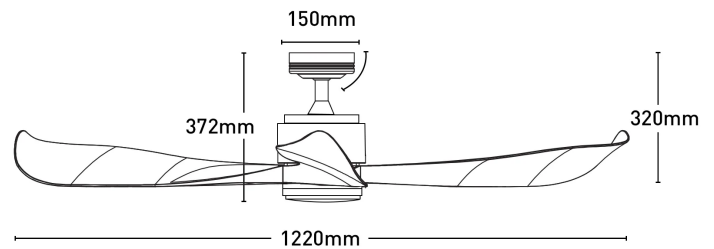

Eagle II Lite 122cm DC Ceiling Fan with Remote and LED Light

FC368123BB

Key Features:

- 48" (1220mm) ceiling fan with DC motor
- High performance energy efficient with a DC motor
- 18W dimmable CCT LED Lamp
- Suitable for smaller bedrooms or any other household room
- 6-speed remote controller included:
 1. Fan ON/OFF
 2. 6 speeds to choose from
 3. Light ON/OFF/Dimming
 4. Summer/Winter mode control

Blade Material	ABS non- rusting blades
Blade Pitch	23°
Colour Temperature	4-step colour change mode: Warm White > Neutral White > Cool White > Daylight
Controller	Remote control
Fan Light	Yes
I R Frequency	50Hz
Lumens	1200lm
Material	Metal
Max Airflow	8790m ³ /h
Model	FC368123BB
Motor Wattage	35W (DC)
Recommended Spaces	Living Room, Dining Room, Kitchen, Bedroom, Study, Alfresco, Coastal Areas
Reverse Airflow	True
Speed Settings	6
Volt	220-240V
Warranty	3 year in-home warranty / 6 year motor warranty
Weight	5.5 kg
With Remote	1

Dimensions

Colours

Model No. : FC368123BB
Assembly : Black
Blades : Black

Model No. : FC368123RB
Assembly : Rubbed Bronze
Blades : Dark Timber

Model No. : FC368123WH
Assembly : White
Blades : White