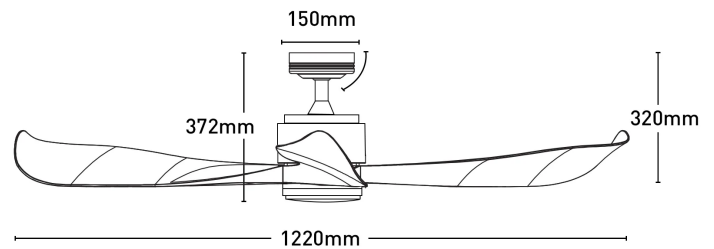

Eagle II Lite 122cm DC Ceiling Fan with Remote and LED Light

FC368123RB

Key Features:

- 48" (1220mm) ceiling fan with DC motor
- High performance energy efficient with a DC motor
- 18W dimmable CCT LED Lamp
- Suitable for smaller bedrooms or any other household room
- 6-speed remote controller included:
 1. Fan ON/OFF
 2. 6 speeds to choose from
 3. Light ON/OFF/Dimming
 4. Summer/Winter mode control

Blade Material	ABS non- rusting blades
Blade Pitch	23°
Colour Temperature	4-step colour change mode: Warm White > Neutral White > Cool White > Daylight
Controller	Remote control
Fan Light	Yes
I R Frequency	50Hz
Lumens	1200lm
Material	Metal
Max Airflow	8790m ³ /h
Model	FC368123BB
Motor Wattage	35W (DC)
Recommended Spaces	Living Room, Dining Room, Kitchen, Bedroom, Study, Alfresco, Coastal Areas
Reverse Airflow	True
Speed Settings	6
Volt	220-240V
Warranty	3 year in-home warranty / 6 year motor warranty
Weight	5.5 kg
With Remote	1

Dimensions

Colours

Model No. : FC368123BB
Assembly : Black
Blades : Black

Model No. : FC368123RB
Assembly : Rubbed Bronze
Blades : Dark Timber

Model No. : FC368123WH
Assembly : White
Blades : White