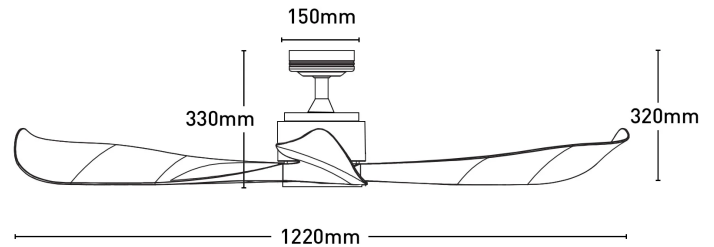

Eagle II Lite 122cm DC Ceiling Fan with Remote

FC360123RB

Key Features:

- 48" (1220mm) ceiling fan with a DC motor
- High performance energy efficient 35W DC motor use
- This ceiling fan offers high performance and is also available with extension down rods (sold separately)
- 6-speed remote controller included:
 1. Fan ON/OFF
 2. 6 speeds to choose from
 3. Summer/Winter mode control

Blade Material	ABS (non- rusting blades)
Blade Pitch	23°
Controller	Remote control
I R Frequency	50Hz
Material	Metal
Max Airflow	8790m ³ /h
Model	FC360123BB
Motor Wattage	35W (DC)
Recommended Spaces	Living Room, Dining Room, Kitchen, Bedroom, Study, Alfresco, Coastal Areas
Reverse Airflow	True
Speed Settings	6
Volt	220-240V
Warranty	3 year in-home warranty / 6 year motor warranty
Weight	5.1 kg
With Remote	1

Dimensions

Colours

Model No. : FC360123BB
Assembly : Black
Blades : Black

Model No. : FC360123RB
Assembly : Rubbed Bronze
Blades : Dark Timber

Model No. : FC360123WH
Assembly : White
Blades : White