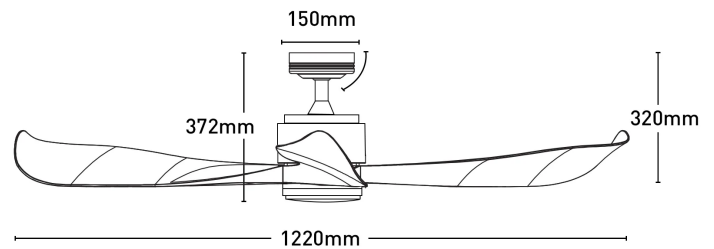

## Eagle II Lite 122cm DC Ceiling Fan with Remote and LED Light

FC368123WH

### Key Features:

- 48" (1220mm) ceiling fan with DC motor
- High performance energy efficient with a DC motor
- 18W dimmable CCT LED Lamp
- Suitable for smaller bedrooms or any other household room
- 6-speed remote controller included:
  1. Fan ON/OFF
  2. 6 speeds to choose from
  3. Light ON/OFF/Dimming
  4. Summer/Winter mode control

### Dimensions