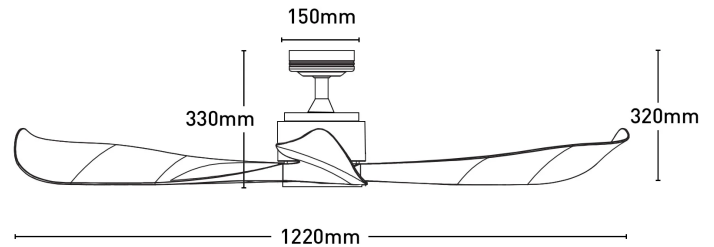

Eagle II Lite 122cm DC Ceiling Fan with Remote

FC360123WH

Key Features:

- 48" (1220mm) ceiling fan with a DC motor
- High performance energy efficient 35W DC motor use
- This ceiling fan offers high performance and is also available with extension down rods (sold separately)
- 6-speed remote controller included:
 1. Fan ON/OFF
 2. 6 speeds to choose from
 3. Summer/Winter mode control

Blade Material	ABS (non- rusting blades)
Blade Pitch	23°
Controller	Remote control
I R Frequency	50Hz
Material	Metal
Max Airflow	8790m ³ /h
Model	FC360123BB
Motor Wattage	35W (DC)
Recommended Spaces	Living Room, Dining Room, Kitchen, Bedroom, Study, Alfresco, Coastal Areas
Reverse Airflow	True
Speed Settings	6
Volt	220-240V
Warranty	3 year in-home warranty / 6 year motor warranty
Weight	5.1 kg
With Remote	1

Dimensions

Colours

Model No. : FC360123BB
Assembly : Black
Blades : Black

Model No. : FC360123RB
Assembly : Rubbed Bronze
Blades : Dark Timber

Model No. : FC360123WH
Assembly : White
Blades : White