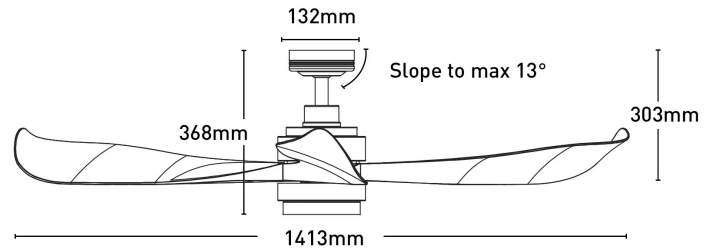

Eagle 141cm DC Ceiling Fans with LED Light and Remote

FC368143RB

- 23 degree blade pitch
- Quick and easy fan installation
- Easy control setting with fan timer
- Tropically rated

Air Extraction	12,176 m ³ /h
Model	FC368143
Speed Settings	6
Warranty	3 year in home warranty, 6 year motor warranty
Weight	7 kg
With Remote	1

Dimensions

Colours

Model No. : FC368143WH
Assembly : White
Blades : White

Model No. : FC368143BB
Assembly : Black
Blades : Black

Model No. : FC368143RB
Assembly : Oil Rubbed Bronze
Blades : Dark Timber

Model No. : FC368143GR
Assembly : Graphite
Blades : Graphite