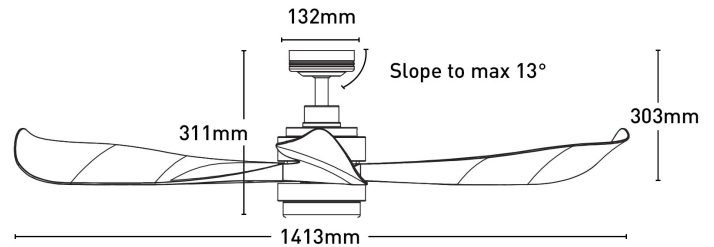

Eagle II 141cm DC Ceiling Fan with Remote

FC360143RB

- 141cm ceiling fans
- Uniquely shaped design for stronger airflow
- Reversible airflow for summer and winter use
- Tropically rated
- Metal body with corrosion and moulded blades
- Suitable for indoor installation
- 6-speed remote controller included
- Available with or without dimmable LED light

Blade Sweep	141cm
Colour Options	Oil Rubbed Bronze/Black/White
Controller	Remote Control
Max Airflow	9,888m ³ /h
Model	FC360143
Recommended Spaces	Living Room, Dining Room, Kitchen, Bedroom, Study
Reverse Airflow	True
Speed Settings	6
Warranty	3 year in-home warranty / 6 year motor warranty
Wattage	35W
With Remote	1

Dimensions

Colours

Model No. : FC360143WH
Assembly : White
Blades : White

Model No. : FC360143BB
Assembly : Black
Blades : Black

Model No. : FC360143RB
Assembly : Oil Rubbed Bronze
Blades : Timber