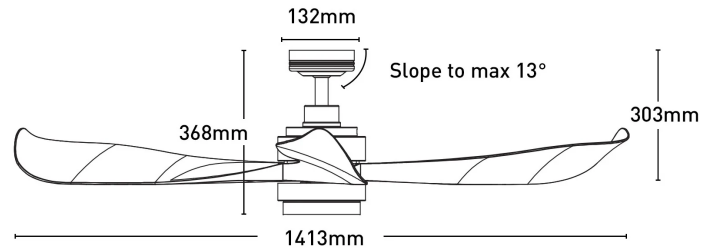

Eagle 141cm DC Ceiling Fans with LED Light and Remote

FC368143WH

- 23 degree blade pitch
- Quick and easy fan installation
- Easy control setting with fan timer
- Tropically rated

Air Extraction	12,176 m ³ /h
Model	FC368143
Speed Settings	6
Warranty	3 year in home warranty, 6 year motor warranty
Weight	7 kg
With Remote	1

Dimensions

Colours

Model No. : FC368143WH
Assembly : White
Blades : White

Model No. : FC368143BB
Assembly : Black
Blades : Black

Model No. : FC368143RB
Assembly : Oil Rubbed Bronze
Blades : Dark Timber

Model No. : FC368143GR
Assembly : Graphite
Blades : Graphite