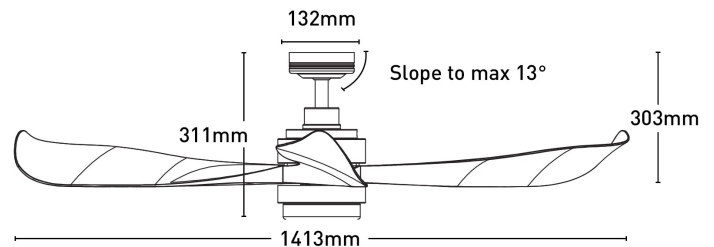

Eagle II 141cm DC Ceiling Fan with Remote

FC360143WH

- 141cm ceiling fans
- Uniquely shaped design for stronger airflow
- Reversible airflow for summer and winter use
- Tropically rated
- Metal body with corrosion and moulded blades
- Suitable for indoor installation
- 6-speed remote controller included
- Available with or without dimmable LED light

Blade Sweep	141cm
Colour Options	Oil Rubbed Bronze/Black/White
Controller	Remote Control
Max Airflow	9,888m ³ /h
Model	FC360143
Recommended Spaces	Living Room, Dining Room, Kitchen, Bedroom, Study
Reverse Airflow	True
Speed Settings	6
Warranty	3 year in-home warranty / 6 year motor warranty
Wattage	35W
With Remote	1

Dimensions

Colours

Model No. : FC360143WH
Assembly : White
Blades : White

Model No. : FC360143BB
Assembly : Black
Blades : Black

Model No. : FC360143RB
Assembly : Oil Rubbed Bronze
Blades : Timber