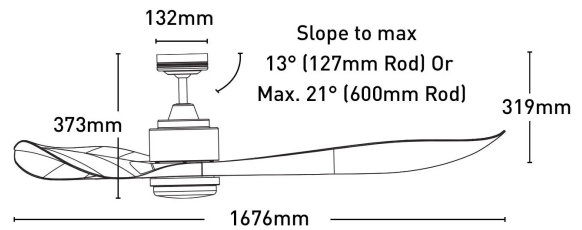

Eagle XL 168cm DC Ceiling Fan with LED Light and Remote

FC368163BB

- 168cm ceiling fans
- Uniquely shaped design for stronger airflow
- Reversible airflow for summer and winter use
- Tropically rated
- Metal body with corrosion and moulded blades
- Suitable for indoor installation
- 6-speed remote controller included
- 1H/4H/8H fan timer
- Available with or without dimmable LED light
- Easy installation with quick connect wiring

Blade Material	ABS
Blade Sweep	168cm
Colour Temperature	3000K/3500K/4000K/5700K
Controller	Remote Control
Light Colour	4000K
Light Output	900lm
Lumens	Max.1200lm at 4000K
Material	Metal
Max Airflow	14,340m ³ /h
Model	FC368163RB
Recommended Spaces	Living Room, Dining Room, Kitchen, Bedroom, Study
Reverse Airflow	True
Speed Settings	6
Warranty	3 year in-home warranty / 6 year motor warranty
Wattage	35W motor and 18W LED light
Weight	7.8 kg
With Remote	1

Dimensions

Colours

Model No. : FC368163WH
Assembly : White
Blades : White

Model No. : FC368163BB
Assembly : Black
Blades : Black

Model No. : FC368163RB
Assembly : Oil Rubbed Bronze
Blades : Dark Timber

Model No. : FC368163GR
Assembly : Graphite
Blades : Graphite