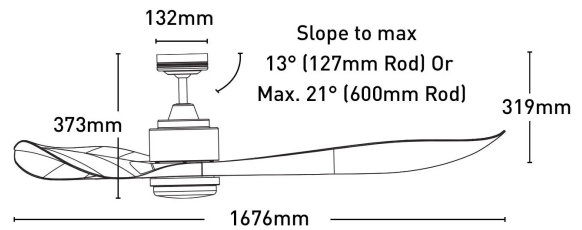

## Eagle XL 168cm DC Ceiling Fan with LED Light and Remote

FC368163RB

- 168cm ceiling fans
- Uniquely shaped design for stronger airflow
- Reversible airflow for summer and winter use
- Tropically rated
- Metal body with corrosion and moulded blades
- Suitable for indoor installation
- 6-speed remote controller included
- 1H/4H/8H fan timer
- Available with or without dimmable LED light
- Easy installation with quick connect wiring

<b>Blade Material</b>	ABS
<b>Blade Sweep</b>	168cm
<b>Colour Temperature</b>	3000K/3500K/4000K/5700K
<b>Controller</b>	Remote Control
<b>Light Colour</b>	4000K
<b>Light Output</b>	900lm
<b>Lumens</b>	Max.1200lm at 4000K
<b>Material</b>	Metal
<b>Max Airflow</b>	14,340m <sup>3</sup> /h
<b>Model</b>	FC368163RB
<b>Recommended Spaces</b>	Living Room, Dining Room, Kitchen, Bedroom, Study
<b>Reverse Airflow</b>	True
<b>Speed Settings</b>	6
<b>Warranty</b>	3 year in-home warranty / 6 year motor warranty
<b>Wattage</b>	35W motor and 18W LED light
<b>Weight</b>	7.8 kg
<b>With Remote</b>	1

### Dimensions