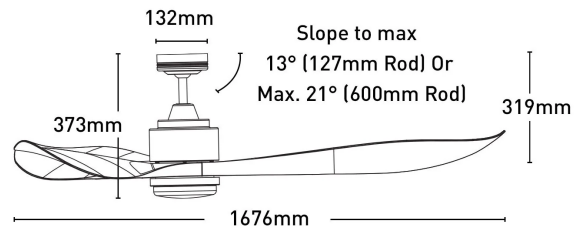

Eagle XL 168cm DC Ceiling Fan with LED Light and Remote

FC368163WH

- 168cm ceiling fans
- Uniquely shaped design for stronger airflow
- Reversible airflow for summer and winter use
- Tropically rated
- Metal body with corrosion and moulded blades
- Suitable for indoor installation
- 6-speed remote controller included
- 1H/4H/8H fan timer
- Available with or without dimmable LED light
- Easy installation with quick connect wiring

Blade Material	ABS
Blade Sweep	168cm
Colour Temperature	3000K/3500K/4000K/5700K
Controller	Remote Control
Light Colour	4000K
Light Output	900lm
Lumens	Max.1200lm at 4000K
Material	Metal
Max Airflow	14,340m ³ /h
Model	FC368163RB
Recommended Spaces	Living Room, Dining Room, Kitchen, Bedroom, Study
Reverse Airflow	True
Speed Settings	6
Warranty	3 year in-home warranty / 6 year motor warranty
Wattage	35W motor and 18W LED light
Weight	7.8 kg
With Remote	1

Dimensions

Colours

Model No. : FC368163WH
Assembly : White
Blades : White

Model No. : FC368163BB
Assembly : Black
Blades : Black

Model No. : FC368163RB
Assembly : Oil Rubbed Bronze
Blades : Dark Timber

Model No. : FC368163GR
Assembly : Graphite
Blades : Graphite