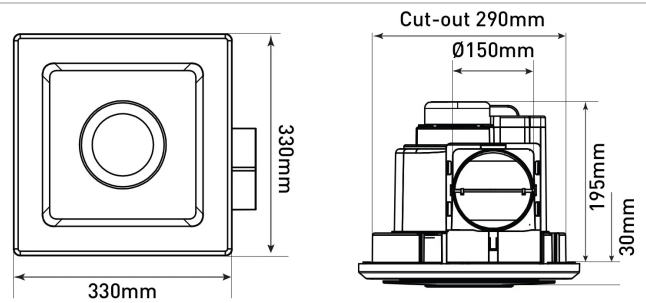

Emeline II Large Square Exhaust Fan with LED Light

BE330ESPBK

- Exhaust fan power: 35W
- 10W LED 4000K
- High airflow extraction up to 320 m³/hr
- Duct size: 150mm
- Flex & Plug included
- Side duct and draft stopper included for energy efficient operation
- Ideal for bathrooms, toilets or kitchens
- Round cut out
- Cut-out Size: 290mm
- Fascia size: 330 x 330mm

Colour Temperature	4000K
Cut Out Size	290mm
Lumens	860lm
Material	Plastic
Max Airflow	320m ³ /h
Model	BE330ESPWH
Recommended Spaces	Bathroom, Toilet and Kitchen
Reverse Airflow	True
Warranty	1-year replacement warranty
Wattage	35W
Weight	2.1 kg

Dimensions

Colours

Model No. : BE330ESPBK
Colour : Black

Model No. : BE330ESPWH
Colour : White