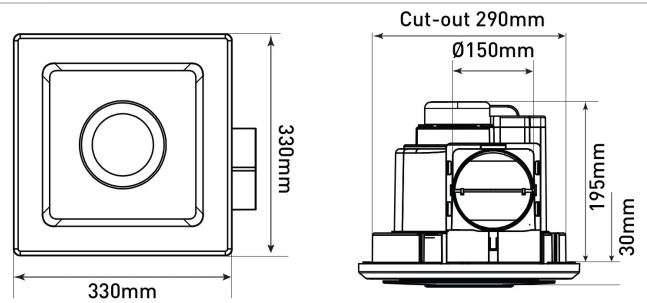

Emeline II Large Square Exhaust Fan with LED Light

BE330ESPWH

- Exhaust fan power: 35W
- 10W LED 4000K
- High airflow extraction up to 320 m³/hr
- Duct size: 150mm
- Flex & Plug included
- Side duct and draft stopper included for energy efficient operation
- Ideal for bathrooms, toilets or kitchens
- Round cut out
- Cut-out Size: 290mm
- Fascia size: 330 x 330mm

Colour Temperature	4000K
Cut Out Size	290mm
Lumens	860lm
Material	Plastic
Max Airflow	320m ³ /h
Model	BE330ESPWH
Recommended Spaces	Bathroom, Toilet and Kitchen
Reverse Airflow	True
Warranty	1-year replacement warranty
Wattage	35W
Weight	2.1 kg

Dimensions

Colours

Model No. : BE330ESPBK
Colour : Black

Model No. : BE330ESPWH
Colour : White