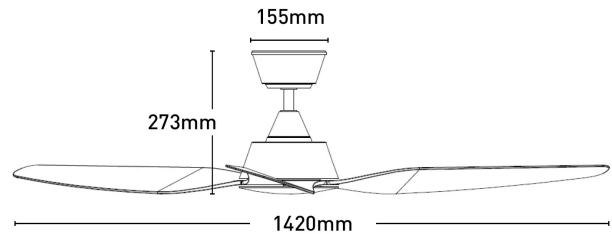

## Guardian 142cm DC Ceiling Fan with Remote

FC1110143BK

- 142cm ceiling fans
- Coastal friendly
- Corrosion friendly – corrosion resistant parts
- IP55 rated fan for indoor and outdoor use
- 6-speed remote controller included
- Summer/Winter modes (reversible airflow)
- 1H/4H/8H fan off timer
- Easy pairing (up to 4 handsets per receiver)
- Easy installation with quick connect wiring

<b>Blade Material</b>	ABS
<b>Blade Sweep</b>	142cm
<b>Colour Options</b>	White/Black
<b>Controller</b>	Remote Control
<b>Ip Rating</b>	IP55
<b>Material</b>	ABS
<b>Max Airflow</b>	10,330m <sup>3</sup> /h
<b>Model</b>	FC1110143
<b>Recommended Spaces</b>	Living Room, Dining Room, Kitchen, Bedroom, Study, Alfresco, Coastal Areas
<b>Reverse Airflow</b>	True
<b>Speed Settings</b>	6
<b>Warranty</b>	3 year in-home warranty / 6 year motor warranty
<b>Wattage</b>	35W
<b>Weight</b>	5.9 kg
<b>With Remote</b>	1

### Dimensions