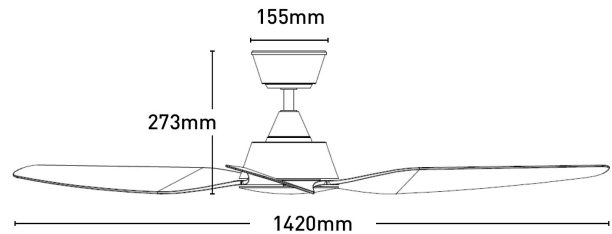

Guardian 142cm DC Ceiling Fan with Remote

FC1110143WH

- 142cm ceiling fans
- Coastal friendly
- Corrosion friendly – corrosion resistant parts
- IP55 rated fan for indoor and outdoor use
- 6-speed remote controller included
- Summer/Winter modes (reversible airflow)
- 1H/4H/8H fan off timer
- Easy pairing (up to 4 handsets per receiver)
- Easy installation with quick connect wiring

Blade Material	ABS
Blade Sweep	142cm
Colour Options	White/Black
Controller	Remote Control
Ip Rating	IP55
Material	ABS
Max Airflow	10,330m ³ /h
Model	FC1110143
Recommended Spaces	Living Room, Dining Room, Kitchen, Bedroom, Study, Alfresco, Coastal Areas
Reverse Airflow	True
Speed Settings	6
Warranty	3 year in-home warranty / 6 year motor warranty
Wattage	35W
Weight	5.9 kg
With Remote	1

Dimensions

Colours

Model No. : FC1110143BK
Assembly : Black
Blades : Dark Timber

Model No. : FC1110143WH
Assembly : White
Blades : White Timber