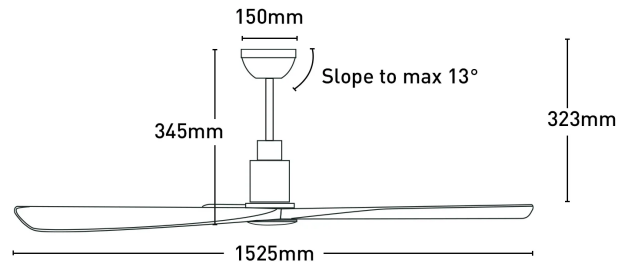

Iceman 152cm DC Ceiling Fan with Remote and LED Light

FC888153BK

Key Features:

- 60" (1525mm) ceiling fan
- High performance energy efficient with a DC motor
- 20W dimmable CCT LED Lamp
- Contemporary design to cater any room setting
- 6-Speed remote controller included:
 1. Fan ON/OFF
 2. 6 speeds to choose from
 3. Light ON/OFF/Dimming
 4. Summer/Winter mode control

Blade Material	ABS non- rusting blades
Colour Temperature	4-step colour change mode: Warm White > Neutral White > Cool White > Daylight
Controller	Remote Control
Dimmable	Yes
Fan Light	Yes
I R Frequency	50Hz
Lumens	1400lm
Material	Metal
Max Airflow	11,406 m3/hr
Motor Wattage	35W (DC)
Recommended Spaces	Living Room, Dining Room, Kitchen, Bedroom, Study, Alfresco, Coastal Areas
Reverse Airflow	True
Speed Settings	6
Volt	220-240V
Warranty	3 year in-home warranty / 6 year motor warranty
Weight	4.91 kg
With Remote	1

Dimensions

Colours

Model No. : FC888153BK
Assembly : Black
Blades : Black

Model No. : FC888153CY
Assembly : Black
Blades : Cypress

Model No. : FC888153WH
Assembly : White
Blades : White