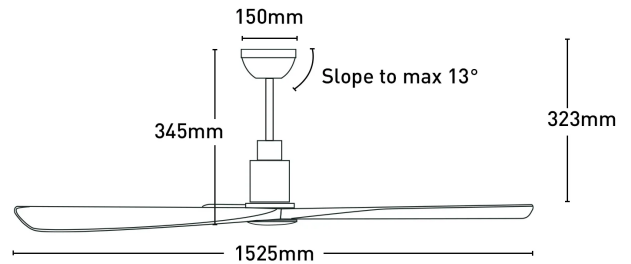

Iceman 152cm DC Ceiling Fan with Remote

FC880153BK

Key Features:

- 60" (1525mm) ceiling fan
- High performance energy efficient with a DC motor
- Contemporary design to suit any room setting
- 6-Speed remote controller included:
 1. Fan ON/OFF
 2. 6 speeds to choose from
 3. Summer/Winter mode control

Blade Material	ABS non- rusting blades
Controller	Remote Control
I R Frequency	50Hz
Material	Metal
Max Airflow	11,406 m3/hr
Motor Wattage	35W (DC)
Recommended Spaces	Living Room, Dining Room, Kitchen, Bedroom, Study, Alfresco, Coastal Areas
Reverse Airflow	True
Speed Settings	6
Volt	220-240V
Warranty	3 year in-home warranty / 6 year motor warranty
Weight	4.91 kg
With Remote	1

Dimensions

Colours

Model No. : FC880153BK
Assembly : Black
Blades : Black

Model No. : FC880153CY
Assembly : Black
Blades : Cypress

Model No. : FC880153WH
Assembly : White
Blades : White