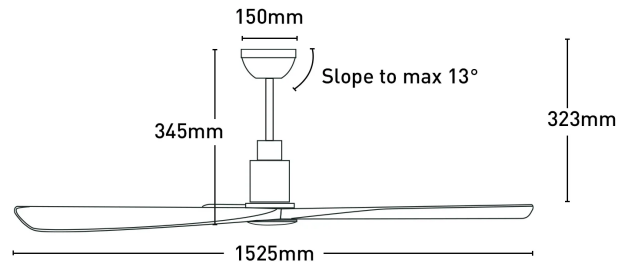

Iceman 152cm DC Ceiling Fan with Remote and LED Light

FC888153CY

Key Features:

- 60" (1525mm) ceiling fan
- High performance energy efficient with a DC motor
- 20W dimmable CCT LED Lamp
- Contemporary design to cater any room setting
- 6-Speed remote controller included:
 1. Fan ON/OFF
 2. 6 speeds to choose from
 3. Light ON/OFF/Dimming
 4. Summer/Winter mode control

Blade Material	ABS non- rusting blades
Colour Temperature	4-step colour change mode: Warm White > Neutral White > Cool White > Daylight
Controller	Remote Control
Dimmable	Yes
Fan Light	Yes
I R Frequency	50Hz
Lumens	1400lm
Material	Metal
Max Airflow	11,406 m3/hr
Motor Wattage	35W (DC)
Recommended Spaces	Living Room, Dining Room, Kitchen, Bedroom, Study, Alfresco, Coastal Areas
Reverse Airflow	True
Speed Settings	6
Volt	220-240V
Warranty	3 year in-home warranty / 6 year motor warranty
Weight	4.91 kg
With Remote	1

Dimensions

Colours

Model No. : FC888153BK
Assembly : Black
Blades : Black

Model No. : FC888153CY
Assembly : Black
Blades : Cypress

Model No. : FC888153WH
Assembly : White
Blades : White