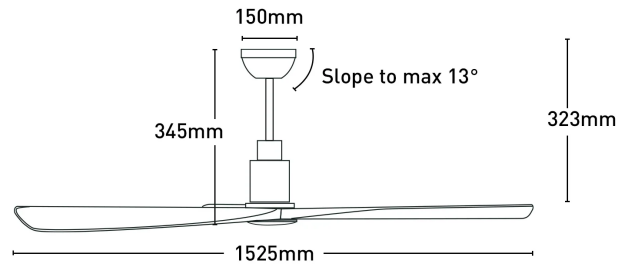

Iceman 152cm DC Ceiling Fan with Remote

FC880153CY

Key Features:

- 60" (1525mm) ceiling fan
- High performance energy efficient with a DC motor
- Contemporary design to suit any room setting
- 6-Speed remote controller included:
 1. Fan ON/OFF
 2. 6 speeds to choose from
 3. Summer/Winter mode control

Blade Material	ABS non- rusting blades
Controller	Remote Control
I R Frequency	50Hz
Material	Metal
Max Airflow	11,406 m3/hr
Motor Wattage	35W (DC)
Recommended Spaces	Living Room, Dining Room, Kitchen, Bedroom, Study, Alfresco, Coastal Areas
Reverse Airflow	True
Speed Settings	6
Volt	220-240V
Warranty	3 year in-home warranty / 6 year motor warranty
Weight	4.91 kg
With Remote	1

Dimensions

Colours

Model No. : FC880153BK
Assembly : Black
Blades : Black

Model No. : FC880153CY
Assembly : Black
Blades : Cypress

Model No. : FC880153WH
Assembly : White
Blades : White