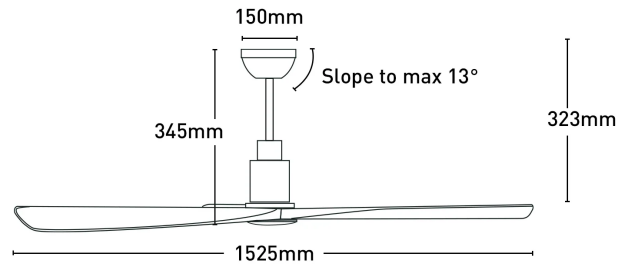

## Iceman 152cm DC Ceiling Fan with Remote and LED Light

FC888153WH

### Key Features:

- 60" (1525mm) ceiling fan
- High performance energy efficient with a DC motor
- 20W dimmable CCT LED Lamp
- Contemporary design to cater any room setting
- 6-Speed remote controller included:
  1. Fan ON/OFF
  2. 6 speeds to choose from
  3. Light ON/OFF/Dimming
  4. Summer/Winter mode control

### Dimensions