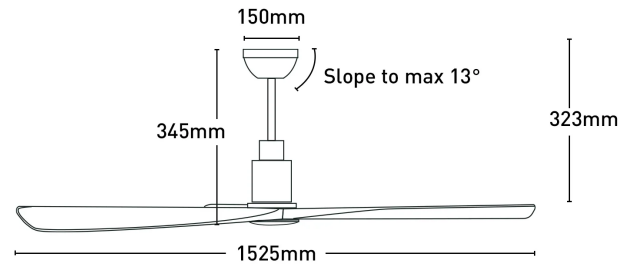

Iceman 152cm DC Ceiling Fan with Remote

FC880153WH

Key Features:

- 60" (1525mm) ceiling fan
- High performance energy efficient with a DC motor
- Contemporary design to suit any room setting
- 6-Speed remote controller included:
 1. Fan ON/OFF
 2. 6 speeds to choose from
 3. Summer/Winter mode control

Blade Material	ABS non- rusting blades
Controller	Remote Control
I R Frequency	50Hz
Material	Metal
Max Airflow	11,406 m3/hr
Motor Wattage	35W (DC)
Recommended Spaces	Living Room, Dining Room, Kitchen, Bedroom, Study, Alfresco, Coastal Areas
Reverse Airflow	True
Speed Settings	6
Volt	220-240V
Warranty	3 year in-home warranty / 6 year motor warranty
Weight	4.91 kg
With Remote	1

Dimensions

Colours

Model No. : FC880153BK
Assembly : Black
Blades : Black

Model No. : FC880153CY
Assembly : Black
Blades : Cypress

Model No. : FC880153WH
Assembly : White
Blades : White