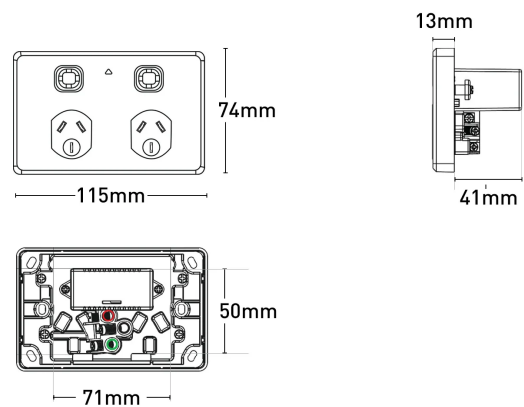

Ikuü Smart Zigbee Double Power Point

SPP02G

Key Features:

- Zigbee 3.0 compliant
- Requires neutral
- LED indicators: Blue for On, white for Pairing
- Terminals fit up to 3 x 2.5mm² building cables
- Retrofit to standard mounting brackets and accessories
- Offer contemporary matt finish
- Mesh technology for greater range

Compliance Standards	SPPUSB02G/SPPUSB02GMBK
Connectivity	Zigbee
Contact Material [Single Line Text Field]	Brass
Ip Rating	IP20
Material	Polycarbonate
Model	SPP02G
Operating Load	2500W total (max)
Protocol	IEEE 802.15.4
Requirements	Mercator Ikuü zigbee hub
Terminal Size [Single Line Text Field]	6mm ² (can fit up to 3 x 2.5mm ² wires per terminal)
Volt	250V
Warranty	3 years
Wireless Frequency	2.4GHz

One Clever App
Easy. Seamless. Integrated. Anywhere, anytime control. Automate events. Control device groups. Schedule timers.

works with  

IP20 RATING  **3 YEAR WARRANTY**

Dimensions

Colours

Model No. : SPP02G
Colour : White