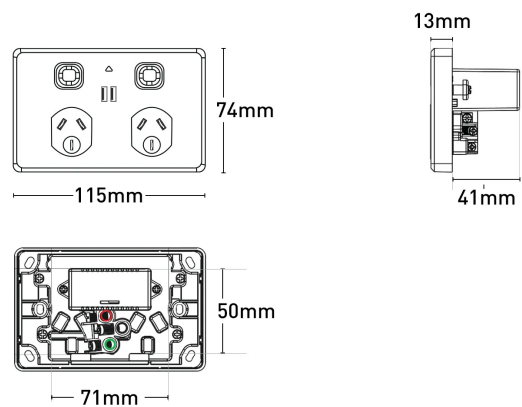

Dimensions

Colours

Model No. : SPPUSB02G
Colour : White

Model No. : SPPUSB02GMBK
Colour : Matt Black