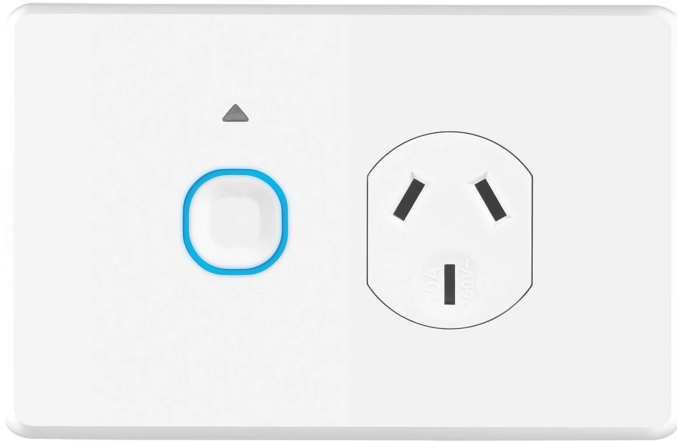

Ikuü Smart Zigbee Single Power Point

SPP01G

Key Features:

- Zigbee 3.0 compliant
- Requires neutral
- LED indicators: Blue for On, white for Pairing
- Terminals fit up to 3 x 2.5mm² building cables
- Retrofit to standard mounting brackets and accessories
- Mesh technology for greater range

Compliance Standards	SPPUSB02G/SPPUSB02GMBK
Connectivity	Zigbee
Contact Material [Single Line Text Field]	Brass
Ip Rating	IP20
Material	Polycarbonate
Model	SPP01G
Operating Load	2500W total (max)
Protocol	IEEE 802.15.4
Requirements	Mercator Ikuü zigbee hub
Terminal Size [Single Line Text Field]	6mm ² (can fit up to 3 x 2.5mm ² wires per terminal)
Volt	250V
Warranty	3 years
Wireless Frequency	2.4GHz

One Clever App

Easy. Seamless. Integrated. Anywhere, anytime control. Automate events. Control device groups. Schedule timers.

works with 

works with 

IP20
RATING

 **zigbee**

3
YEAR
WARRANTY

Dimensions