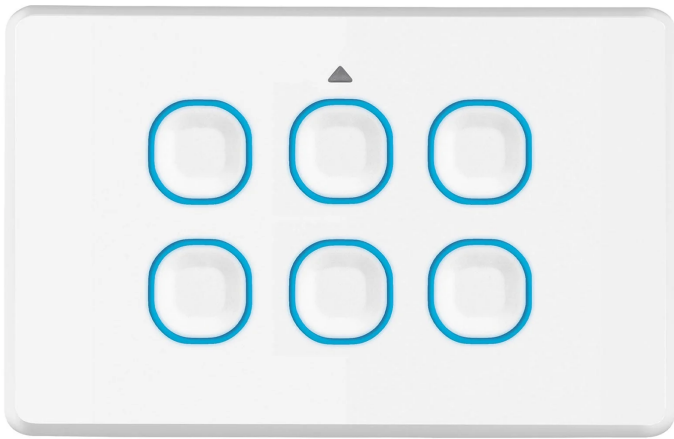

Ikuü Smart Zigbee Six Switch

SSW06G-ZB

Key Features:

- Zigbee 3.0 compliant
- Requires neutral
- LED indicators: Blue for On, white for Pairing
- Terminals fit up to 3 x 2.5mm² building cables
- Retrofit to standard mounting brackets and accessories
- Gloss white, UV resistant material does not turn yellow

Compliance Standards	AS/NZS 4268, AS/NZS 60669.1, AS/NZS 60669.2.1, CISPR 15, CISPR 32, AS/NZS 2772.2
Connectivity	Zigbee
Contact Material [Single Line Text Field]	Brass
Ip Rating	IP20
Material	Polycarbonate
Model	SSW06G-ZB
Operating Load	Motor Rating: M30, Incandescent (Halogen): 300W (each gang), LED: 300W (each gang)
Protocol	IEEE 802.15.4
Requirements	Mercator Ikuü Zigbee hub
Terminal Size [Single Line Text Field]	6mm ² (can fit up to 3 x 2.5mm ² wires per terminal)
Volt	250V
Warranty	3 years
Wireless Frequency	2.4GHz

One Clever App

Easy. Seamless. Integrated. Anywhere, anytime control. Automate events. Control device groups. Schedule timers.

IP20
RATING

3
YEAR
WARRANTY

Dimensions

115mm
74mm

13mm
31mm

72mm
50mm