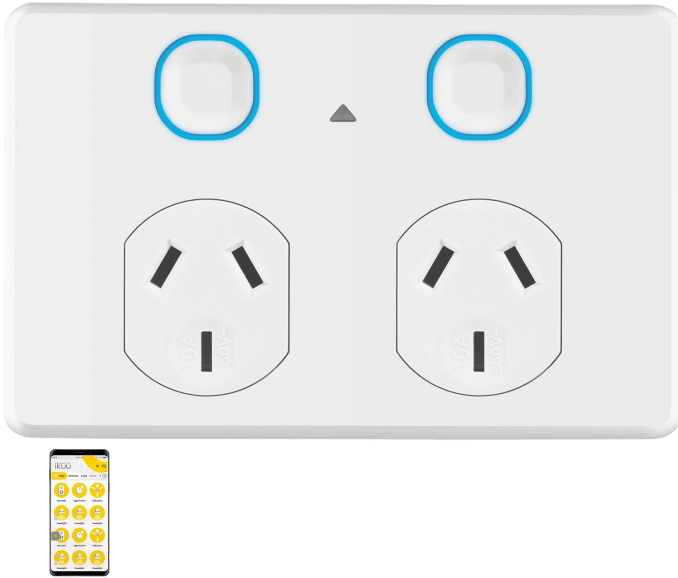

## Ikuü Smart WiFi Double Power Point

SPP02G-WIFI

### Key Features:

- Requires neutral
- WiFi (No hub required)
- LED indicators: Blue for On, white for Pairing
- Terminals fit up to 3 x 2.5mm<sup>2</sup> building cables
- Retrofit to standard mounting brackets and accessories
- Indoor use only
- Approved to Australian and New Zealand electrical safety standards

<b>Compliance Standards</b>	SPPUSB02G/SPPUSB02GMBK
<b>Connectivity</b>	Wi-Fi
<b>Contact Material [Single Line Text Field]</b>	Brass
<b>Ip Rating</b>	IP20
<b>Material</b>	Polycarbonate
<b>Model</b>	SPP02G-WIFI
<b>Operating Load</b>	2500W total (max)
<b>Protocol</b>	802.11 b/g/n
<b>Requirements</b>	Existing 2.4GHz Wi-Fi network
<b>Standby Wattage</b>	<1W
<b>Terminal Size [Single Line Text Field]</b>	6mm <sup>2</sup> (can fit up to 3 x 2.5mm <sup>2</sup> wires per terminal)
<b>Volt</b>	250V
<b>Warranty</b>	3 years
<b>Wireless Frequency</b>	2.4GHz

### Dimensions

115mm, 74mm, 71mm, 41mm