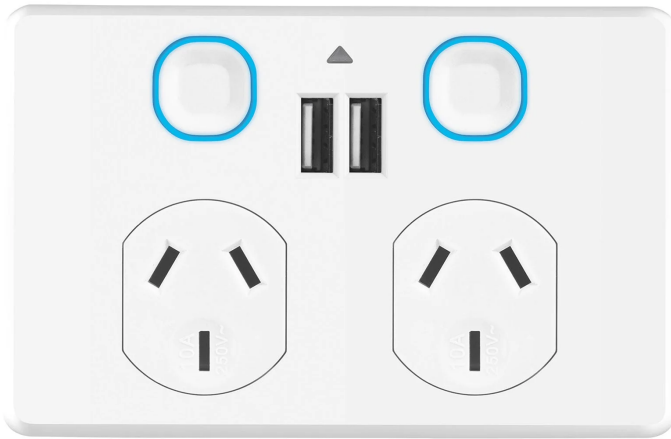

## Ikuü Smart Wi-Fi Double Power Point With USB Dual A

SPPUSB02G-WIFI

### Key Features:

- Requires neutral
- WiFi (No hub required)
- LED indicators: Blue for On, white for Pairing
- Terminals fit up to 3 x 2.5mm<sup>2</sup> building cables
- Retrofit to standard mounting brackets and accessories
- Indoor use only
- Approved to Australian and New Zealand electrical safety standards

<b>Compliance Standards</b>	SPPUSB02G/SPPUSB02GMBK
<b>Connectivity</b>	Wi-Fi
<b>Contact Material [Single Line Text Field]</b>	Brass
<b>Ip Rating</b>	IP20
<b>Material</b>	Polycarbonate
<b>Model</b>	SPPUSB02G-WIFI
<b>Operating Load</b>	2500W total (max)
<b>Protocol</b>	IEEE 802.11 b/g/n
<b>Requirements</b>	Existing 2.4GHz Wi-Fi network
<b>Terminal Size [Single Line Text Field]</b>	6mm <sup>2</sup> (can fit up to 3 x 2.5mm <sup>2</sup> wires per terminal)
<b>U S B Output</b>	5V D.C. 2A max total
<b>Volt</b>	250V
<b>Warranty</b>	3 years
<b>Wireless Frequency</b>	2.4GHz