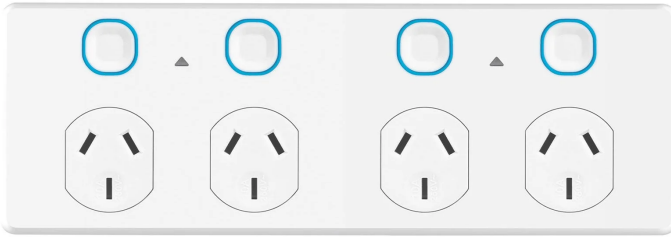

Ikuü Smart WiFi Quad Power Point

SPP04G-WIFI

Key Features:

- Wi-Fi (no hub required)
- Features touch control, LED indicator, and power meter
- Requires neutral
- LED indicators: Blue for On, white for Pairing
- Terminals fit up to 3 x 2.5mm² building cables
- White, UV-resistant material does not turn yellow
- Indoor use only
- Approved to Australian and New Zealand electrical safety standards

Compliance Standards	SPPUSB02G/SPPUSB02GMBK
Connectivity	Wi-Fi
Contact Material [Single Line Text Field]	Brass
Ip Rating	IP20
Material	Polycarbonate
Model	SPP04G-WIFI
Operating Load	2500W total (max)
Protocol	IEEE 802.11 b/g/n
Requirements	Existing 2.4GHz Wi-Fi network
Terminal Size [Single Line Text Field]	6mm ² (can fit up to 3 x 2.5mm ² wires per terminal)
Volt	250V
Warranty	3 years
Wireless Frequency	2.4GHz