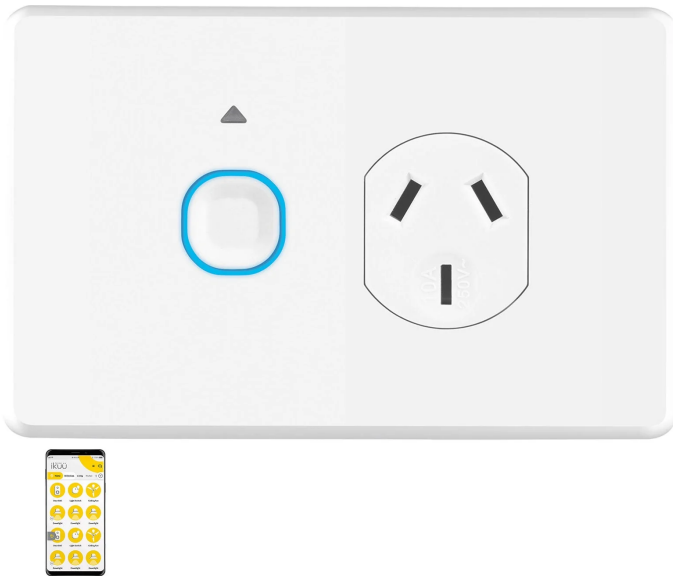

Ikuü Smart WiFi Single Power Point

SPP01G-WIFI

Key Features:

- Requires neutral
- WiFi (No hub required)
- LED indicators: Blue for On, white for Pairing
- Terminals fit up to 3 x 2.5mm² building cables
- Retrofit to standard mounting brackets and accessories
- Gloss White, UV resistant material does not turn yellow
- Approved to Australian and New Zealand electrical safety standards

Compliance Standards	SPPUSB02G/SPPUSB02GMBK
Connectivity	Wi-Fi
Contact Material [Single Line Text Field]	Brass
Ip Rating	IP20
Material	Polycarbonate
Model	SPP01G-WIFI
Operating Load	2500W total (max)
Protocol	802.11 b/g/n
Requirements	Existing 2.4GHz Wi-Fi network
Standby Wattage	<1 W
Terminal Size [Single Line Text Field]	6mm ² (can fit up to 3 x 2.5mm ² wires per terminal)
Volt	230 - 250V
Warranty	3 years
Wireless Frequency	2.4GHz

One Clever App

Easy. Seamless. Integrated. Anywhere, anytime control. Automate events. Control device groups. Schedule timers.

IP20
RATING

3
YEAR
WARRANTY

Dimensions

115mm

74mm

13mm