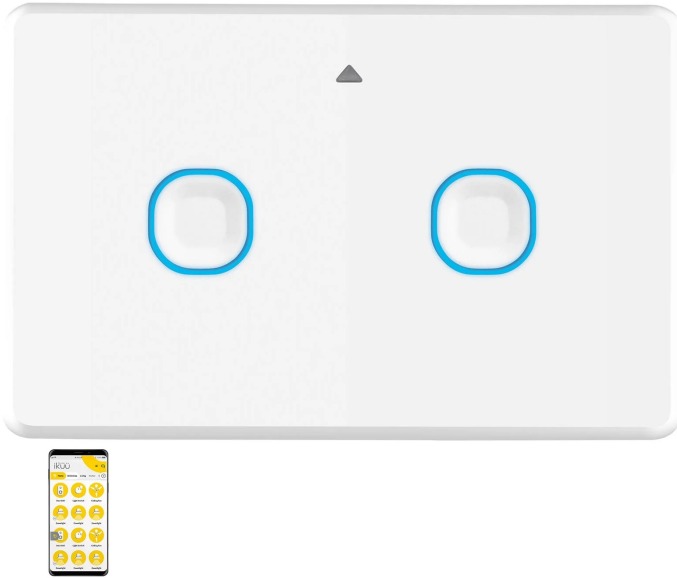

Ikuü Smart Wi-Fi Double Switch

SSW02G-WIFI

Key Features:

- Requires neutral
- Wifi (no hub required)
- LED indicators: Blue for On, white for Pairing
- Terminals fit up to 3 x 2.5mm² building cables
- Retrofit to standard mounting brackets and accessories
- Gloss white, UV resistant material does not turn yellow

Compliance Standards	AS/NZS 4268, AS/NZS 60669.1, AS/NZS 60669.2.1, CISPR 15, CISPR 32
Connectivity	Wi-Fi
Contact Material [Single Line Text Field]	Brass
Ip Rating	IP20
Material	Polycarbonate
Model	SSW02G-WIFI
Operating Load	Motor rating: M50, Incandescent (Halogen)
Protocol	IEEE 802.11 b/g/n
Requirements	Existing 2.4GHz Wi-Fi network
Terminal Size [Single Line Text Field]	6mm ² (can fit up to 3 x 2.5mm ² wires per terminal)
Volt	250V
Warranty	3 years
Wireless Frequency	2.4GHz

One Clever App

Easy. Seamless. Integrated. Anywhere, anytime control. Automate events. Control device groups. Schedule timers.

IP20
RATING

3
YEAR
WARRANTY

Dimensions