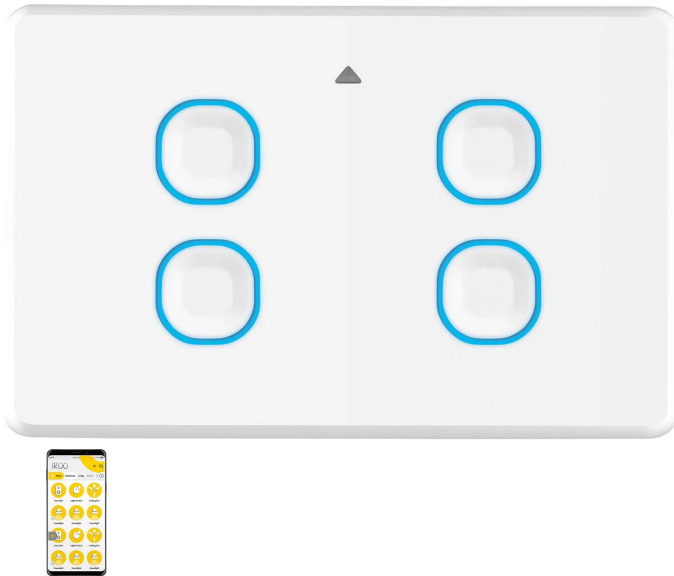

Ikuü Smart Wi-Fi Quad Gang Light Switch

SSW04G-WIFI

Key Features:

- Neutral wire required
- Wifi (No hub required)
- LED indicators: Blue for On, white for Pairing
- Terminals fit up to 3 x 2.5mm² building cables
- Retrofit to standard mounting brackets and accessories
- Gloss white, UV resistant material does not turn yellow

Compliance Standards	AS/NZS 4268, AS/NZS 60669.1, AS/NZS 60669.2.1, CISPR 15, CISPR 32
Connectivity	Wi-Fi
Contact Material [Single Line Text Field]	Brass
Ip Rating	IP20
Material	Polycarbonate
Model	SSW04G-WIFI
Operating Load	Motor Rating: M50, Incandescent (Halogen)
Protocol	IEEE 802.11 b/g/n
Requirements	Existing 2.4GHz Wi-Fi network
Terminal Size [Single Line Text Field]	6mm ² (can fit up to 3 x 2.5mm ² wires per terminal)
Volt	250V
Warranty	3 years
Wireless Frequency	2.4GHz

One Clever App

Easy. Seamless. Integrated. Anywhere, anytime control. Automate events. Control device groups. Schedule timers.

IP20
RATING

3
YEAR
WARRANTY

Dimensions